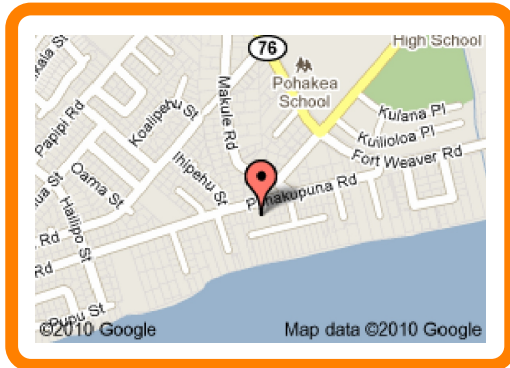

Where is EBBC?

The community of Ewa Beach is located 15 miles west of Honolulu, and 5 miles west of Pearl Harbor. Ewa Beach Baptist Church is located at the south end of Fort Weaver Road (Route 76), about 6 miles south of Highway H-1. Coming south on Fort Weaver Road, turn right onto Pohakupuna Road. Church is one half mile on left.